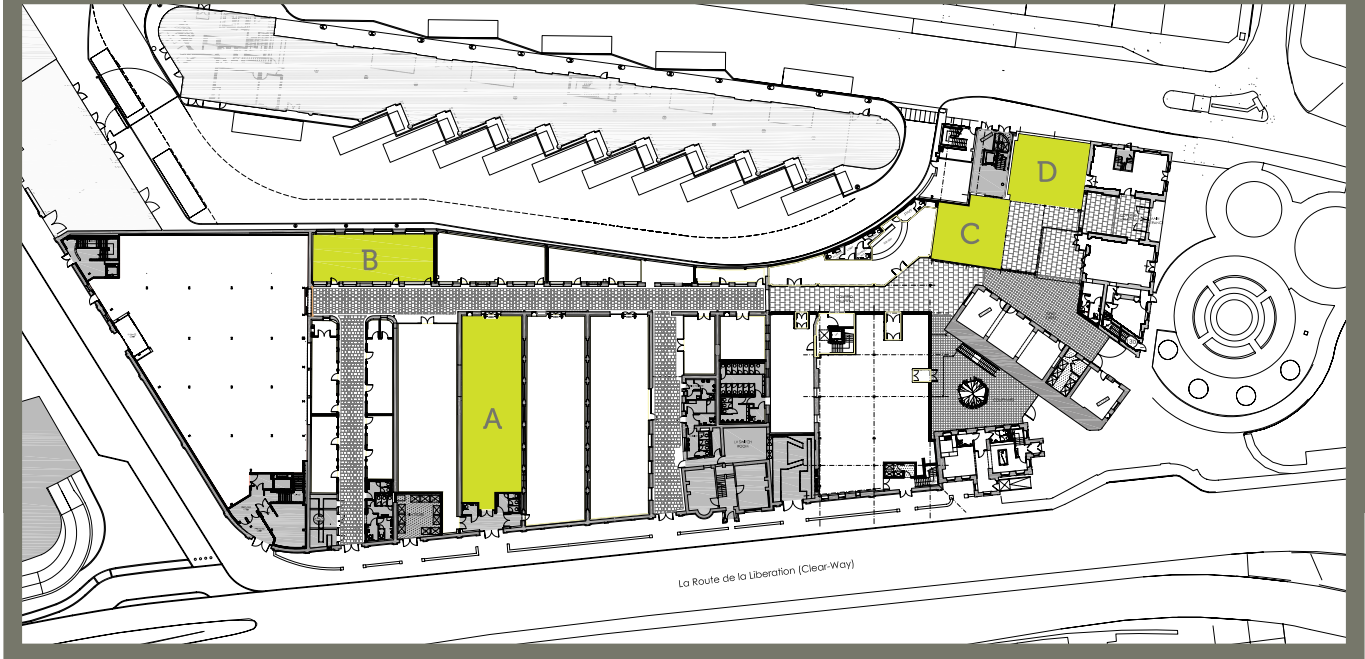

All events take place in
Liberty Wharf
(North side Units)
unless otherwise noted.

Please see reverse for map.

Please visit
www.jerseyarchitects.com
for further details

JERSEY ARCHITECTURE WEEK 2011 PROGRAMME

THE VALUE OF GOOD DESIGN

AW11
ARCHITECTURE WEEK 2011

AW11 EVENT MAP Liberty Wharf, St. Helier

A

AJA & JEP Skyscraper
Competition area.
3D Model Display

B

AJA Talks

C